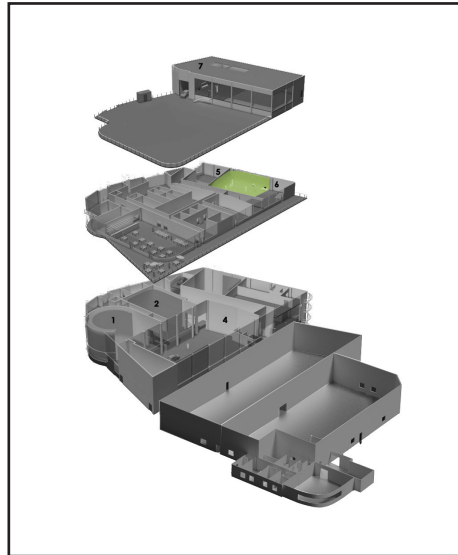

# STUDIO 6

Littlegrandstudio

265 m<sup>2</sup>

## THREE-WALLED COVE, 12.5X12.5M (41X41FT)

- 17m clearance (55.8ft)
- Useful height : 4,8m (15,7ft)
- Lighting rigging possibilities
- Windows with blackout curtains (13.5 L x 2m H / 44.3x6.6ft)
- Terrace access
- Water supply
- Daylight dressing room (20m<sup>2</sup>)
- Power supply : 125amp - 75kw, three phase Marechal outlets (1 x 125A - 3 x 63A)
- Reversible climate control