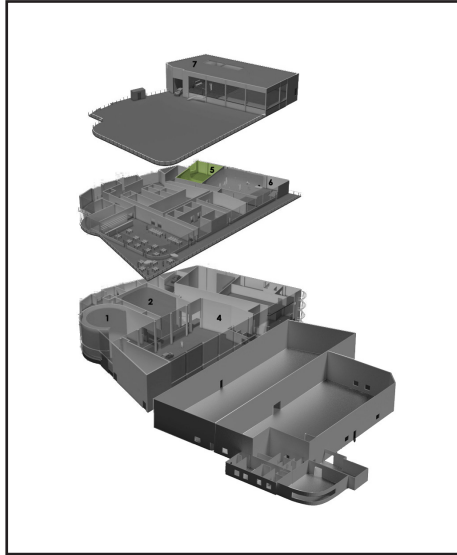

# STUDIO 5

Littlegrandstudio

 115 m<sup>2</sup>

## ■ TWO-WALLED COVE, 6.5 X 7M (21.3 X .23FT)

- 9 x 13m clearance (29.5 x 42.6 ft)
- Useful height : 5.5m (18ft)
- Windows with blackout curtains (4.2L x 5.6H / 13.8 x 18.4 ft)
- Balcony access
- Power supply : 63amp – 40kw, three phase Marechal outlets (1 x 63A)
- Reversible climate control