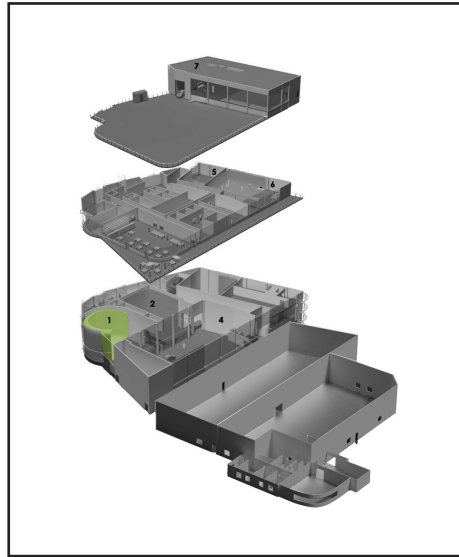

STUDIO 1

Littlegrandstudio

ROUND COVE WITH CEILING RETURNS

- 13m in diameter (42.7ft)
- 17m clearance (55.8ft)
- Useful height : 8m (26.2ft)
- Floating ceiling half circle, motorized
- Drive-in access cars to truck 30m³ (12.5ft h x 9.8 w)
- Water supply
- Mezzanine for client and make-up
- Power supply : 125amp – 75kw, three phase Marechal outlets (1 x 125A – 3 x 63A)
- Reversible climate control