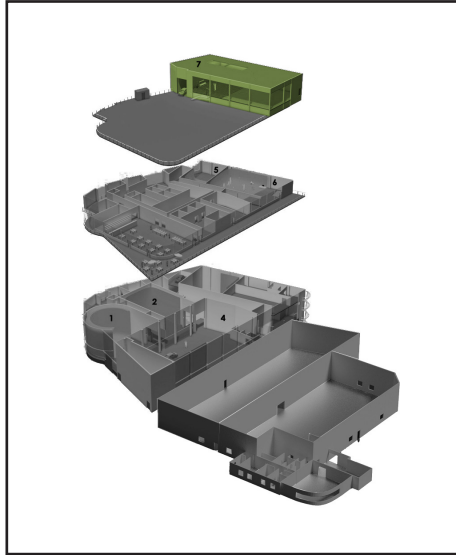

# DAYLIGHT

Littlegrandstudio

350 m<sup>2</sup>

## DAYLIGHT 25 x 13 M

- 25x13m (82x42.7ft)
- Useful height : 5.5m (18ft)
- 2 concealable windows southeast / southwest
- Darkened glass roof
- Water supply
- Car access by lift (6x2.4x2.2m / 19.7x7.9x7.2ft)
- Power supply : 125amp – 75kw, three phase  
Marechal outlets (1 x 125A – 2 x 63A)
- Reversible climate control