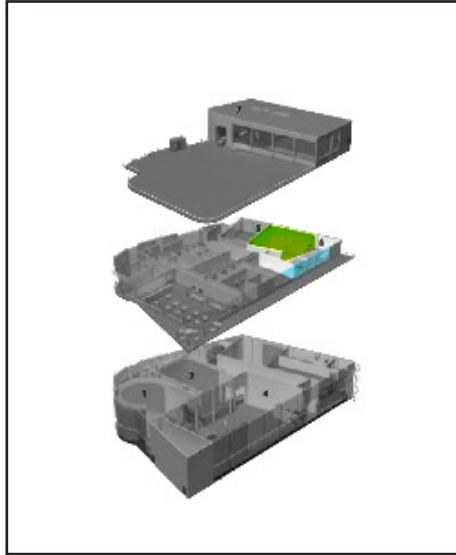

STUDIO 6

Littlegrandstudio

265 m²

THREE-WALLED COVE, 12.5X12.5M (41X41FT)

- 265m²
- 17 m clearance (55.8ft)
- Useful height : 4,8 m
- Lighting rigging possibilities
- Windows with blackout curtains (13.5 L x 2m H / 44.3x6.6ft)
- Terrace access
- Water supply
- Daylight dressing room (20m²)
- Power supply : 125amp - 75kw, three phase Marechal outlets (1 x 125A - 3 x 63A)