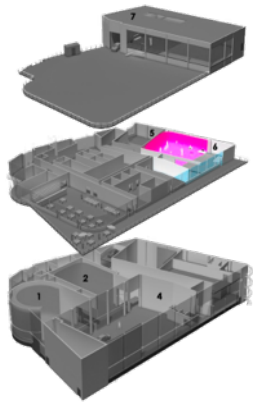

studio 6

- . 265m²
- . **Three-walled cove**, 12.5x12.5m (41x41ft)
- . 17m clearance (55.8ft)
- . Useful height : 4.8m (15.7ft)
- . Lighting rigging possibilities
- . Windows with blackout curtains (w13.5xh2m / 44.3x6.6ft)
- . Terrace access
- . Water supply
- . Daylight dressing room (20m²)
- . Power supply : 125amp - 75kw, three phase Marechal outlets (1 x 125A - 3 x 63A)
- . Rate : 1200€ per day – 850€ for half a day